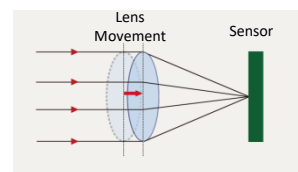

Auto Focus

T2-G can perform fast, reliable auto focus in 22x zoom ratio and can adapt to different indoor and outdoor scenes through its unique algorithm. As auto focus can be done by camera itself, no on-site focus adjustment is required.