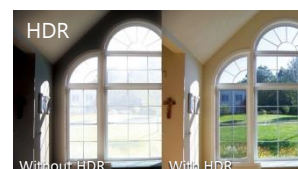

4K HDR

T2-G utilizes advanced image processing technology, offering crisp 4K, high quality HDR real-time video. Its HDR capability captures more image detail under challenging light conditions, such as shopping center entrances and airport terminals.